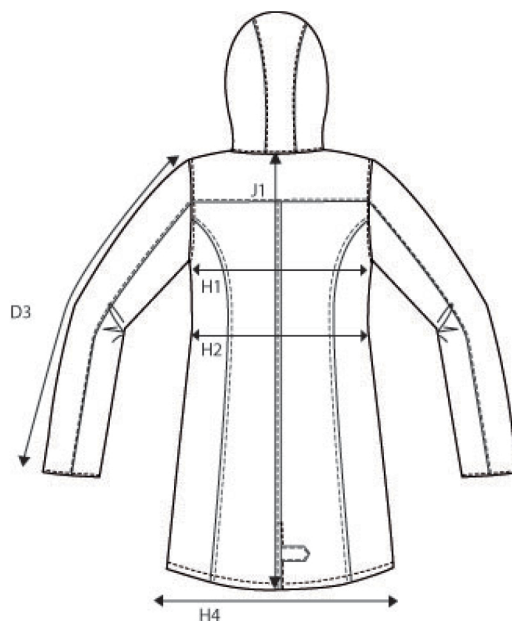

SIZE AND FIT: MAPLETON

MAPLETON Mens

Base size: M / Measurement (in cm)	Diagram	S	M	L	XL	XXL	3XL	4XL
SLEEVE LENGTH - from shoulderseam	D3	68	69	70	71	72	73	74
1/2 CHEST WIDTH at armhole	H1	56	59	62	65	68	71	74
1/2 WAIST	H2	54	57	60	63	66	69	72
1/2 BOTTOM WIDTH	H4	55	58	61	64	67	70	73
FULL LENGTH at centre back	J1	93	96	99	102	105	108	111

MAPLETON Ladies

Base size: M / Measurement (in cm)	Diagram	XS	S	M	L	XL	XXL
SLEEVE LENGTH - from shoulderseam	D3	62,6	63,3	64	64,7	65,4	66,1
1/2 CHEST WIDTH at armhole	H1	53	55	57	59	61	63
1/2 WAIST	H2	47	49	51	53	55	57
1/2 BOTTOM WIDTH	H4	56	58	60	62	64	66
FULL LENGTH at centre back	J1	87	89	91	93	95	97