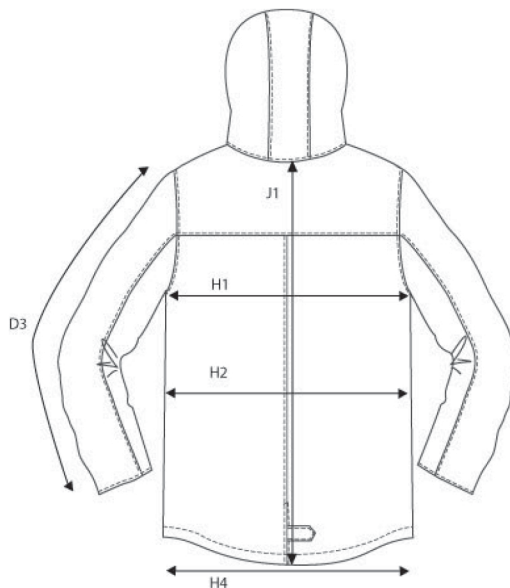

SIZE AND FIT: MAPLETON

MAPLETON Mens

Base size: M / Measurement (in cm)	Diagram	S	M	L	XL	XXL	3XL	4XL
SLEEVE LENGTH - from shoulderseam	D3	68	69	70	71	72	73	74
1/2 CHEST WIDTH at armhole	H1	56	59	62	65	68	71	74
1/2 WAIST	H2	54	57	60	63	66	69	72
1/2 BOTTOM WIDTH	H4	55	58	61	64	67	70	73
FULL LENGTH at centre back	J1	93	96	99	102	105	108	111

MAPLETON Ladies

Base size: M / Measurement (in cm)	Diagram	XS	S	M	L	XL	XXL
SLEEVE LENGTH - from shoulderseam	D3	62,6	63,3	64	64,7	65,4	66,1
1/2 CHEST WIDTH at armhole	H1	53	55	57	59	61	63
1/2 WAIST	H2	47	49	51	53	55	57
1/2 BOTTOM WIDTH	H4	56	58	60	62	64	66
FULL LENGTH at centre back	J1	87	89	91	93	95	97