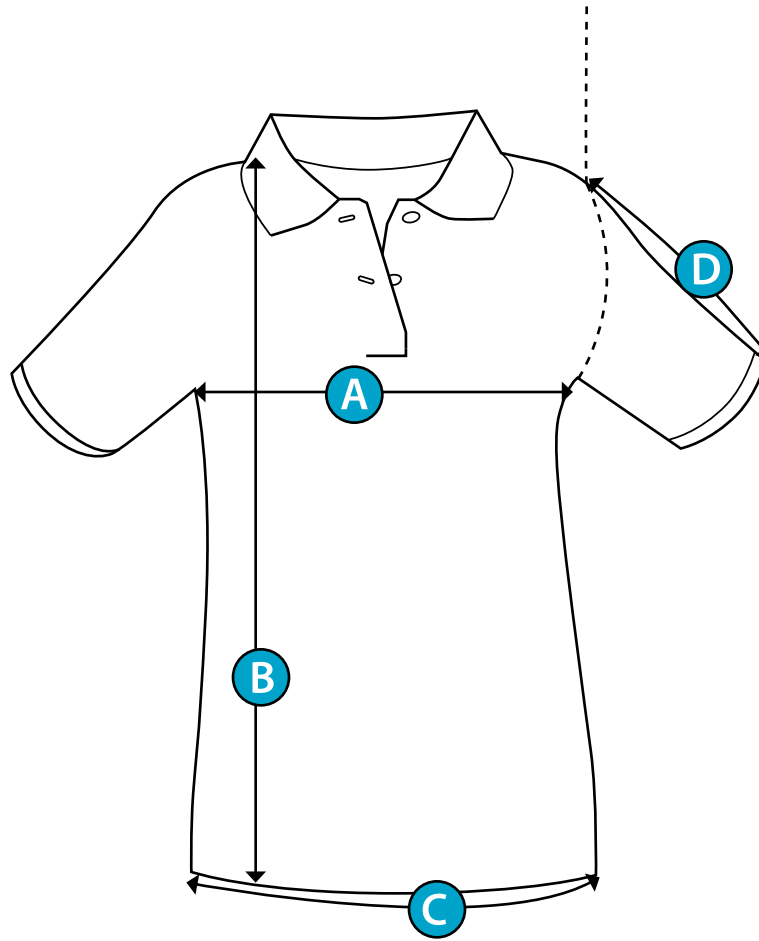

Ladies Polo shirt

	Size (cm)	XS	S	M	L	XL
A	½ Chest	47	49	51	54	57
B	Body Length	60	62	64	67	69
C	1/2 Bottom	42	44	46	48	50
D	Sleeve Length	14	15	16	17	18