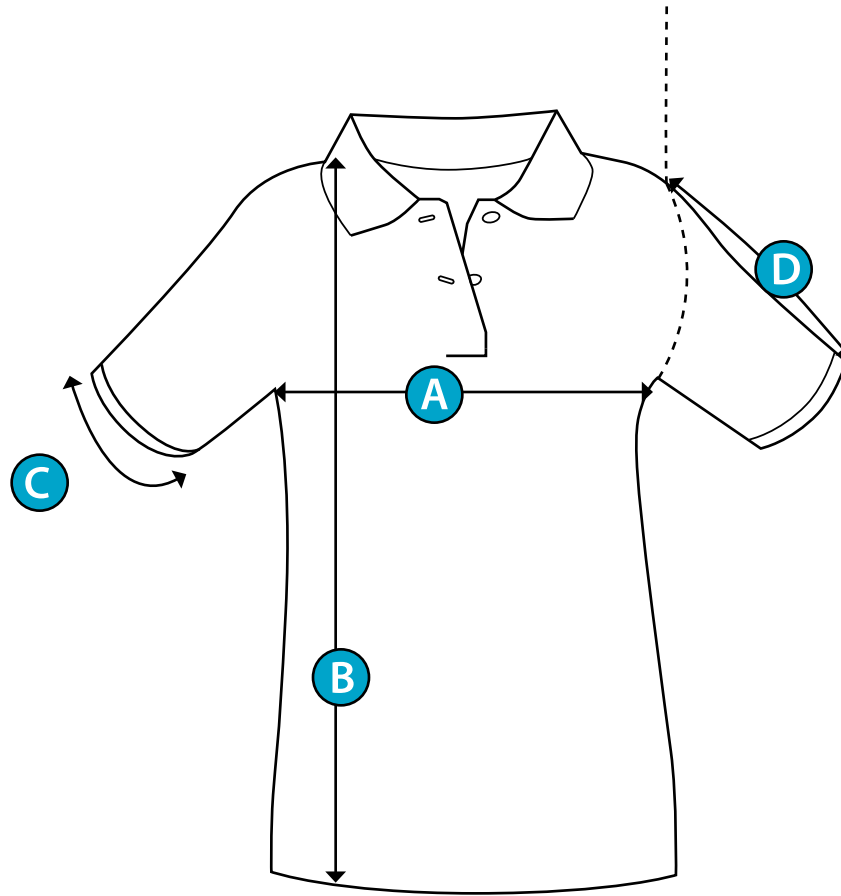

Blue Polo Shirt GOTS

	Size (cm)	XS	S	M	L	XL	2XL	3XL	4XL
A	½ Chest	50	52	54	56	60	65	70	75
B	Body Length	68	70	72	75	78	80	83	85
C	Sleeve opening	15	16	16	17	17	18	18	19
D	Sleeve Length	19	20	20	21	21	22	22	22