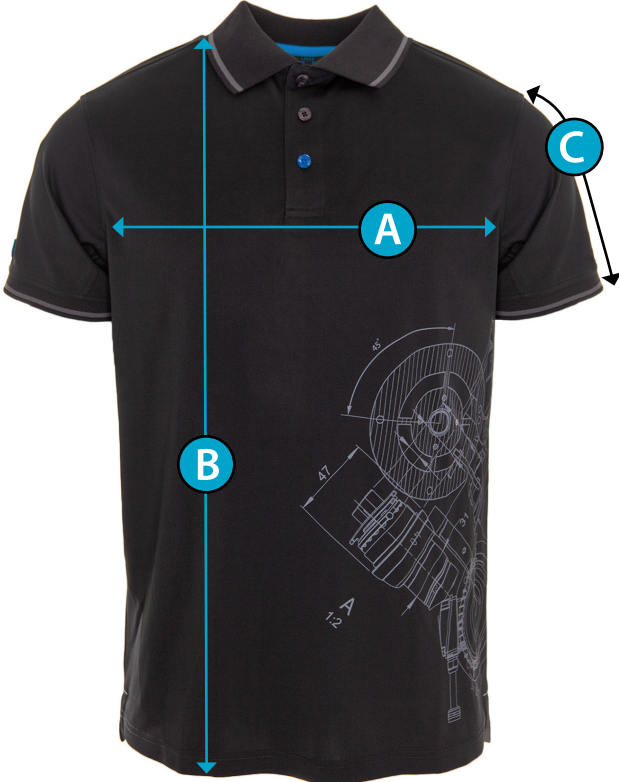

Ladies Polo Pro Vent BluePrint

	Size (cm)	XS	S	M	L	XL
A	1/2 Chest	47	49	51	54	57
B	Body Length (+2cm back length)	60	62	64	67	69
C	Sleeve length	14	15	16	17	18